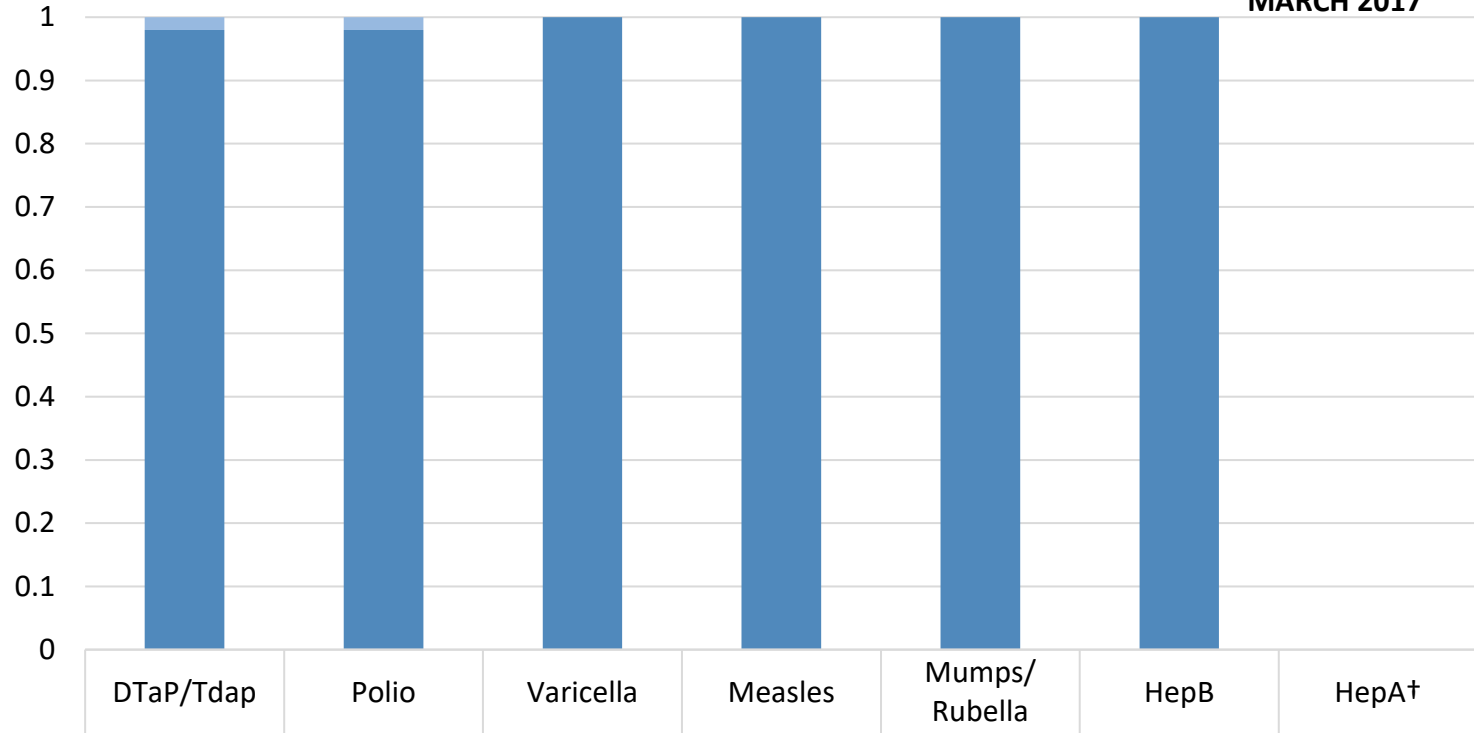

### How many kids at LC Career Tech High School are vaccinated?\*

MARCH 2017

% Nonmedical Exemptions	0.02	0.02	0	0	0	0	
% Vaccinated	0.98	0.98	1	1	1	1	

Number of children at the school\*\*: **50**

Percent of children with no immunization or exemption record: **0%**

Percent of children with a medical exemption for one or more vaccine(s): **0%**

\* Not all immunizations are required for all grades. These numbers may not total 100% if some children have medical exemptions, or are incomplete or in process with immunizations but do not need an exemption because they are on schedule.